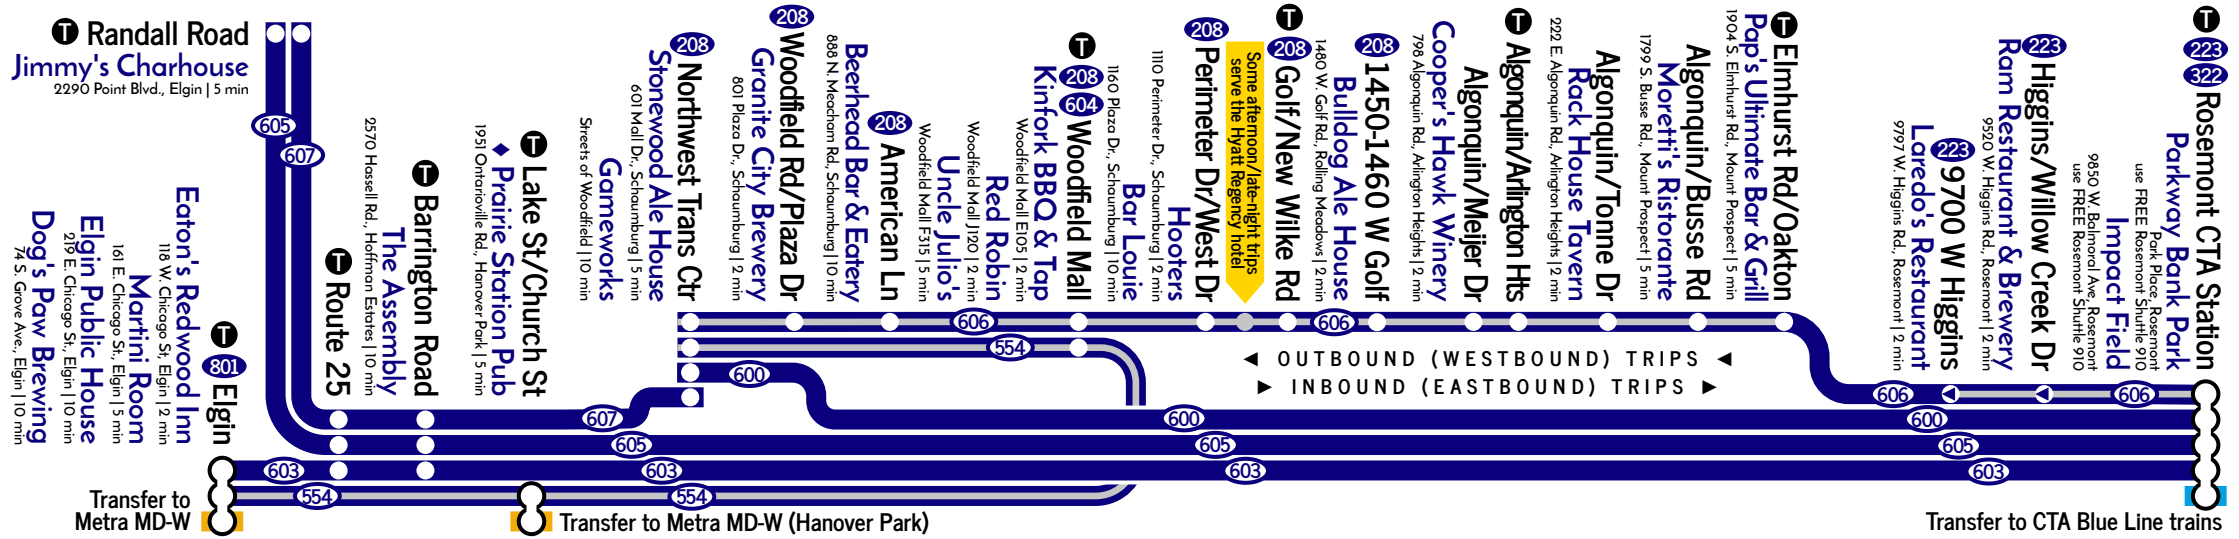

THE YARD SOCIAL CLUB

Weekend Schedule **600**

Pace
Jane Addams Tollway
Interstate 90 Corridor
Travel Guide

January 2019 Update

These are not official timetables. Schedules are subject to change. For the most up-to-date bus arrival information, use the Ventra smartphone app. See other side for additional information.

Map Legend

- Express bus stop
- Transfer to rail transit
- Local on-street bus service
- Local bus stop (not all are shown)
- Local bus stop in direction shown only
- Part-time stop only
- Published timepoint
- 801 Transfer to Pace bus
- 10 min Walking distance from bus stop
- Yard Social favorite

Elgin Metra

Outbound Trains from Union Station Saturdays		Inbound Trains to Union Station Saturdays	
8:45 ▼	9:45 ▼	5:55 ▲	6:55 ▲
11:45 ▼	1:45 ▼	7:55 ▲	8:55 ▲
3:45 ▼	4:45 ▼	9:55 ▲	10:55 ▲
5:45 ▼	6:45 ▼	11:55 ▲	1:55 ▲
7:55 ▼	9:55 ▼	3:55 ▲	5:55 ▲
11:55 ▼	1:55 ▼	8:10 ▲	10:10 ▲

Saturday Outbound Route 606 Bus Service

Bolted times indicate p.m.	ROSEMONT TO SCHAUMBURG																										
	606 Sat Only	606 Sat Only	606 Sat Only	606 Sat Only	606 Sat Only	606 Sat Only	606 Sat Only	606 Sat Only	606 Sat Only	606 Sat Only	606 Sat Only	606 Sat Only	606 Sat Only	606 Sat Only	606 Sat Only	606 Sat Only	606 Sat Only	606 Sat Only	606 Sat Only	606 Sat Only	606 Sat Only	606 Sat Only	606 Sat Only	606 Sat Only	606 Sat Only	606 Sat Only	606 Sat Only
Rosemont CTA Station	8:00 ▼	8:30 ▼	9:00 ▼	9:30 ▼	10:00 ▼	10:30 ▼	11:00 ▼	11:30 ▼	12:00 ▼	12:30 ▼	1:00 ▼	1:30 ▼	2:00 ▼	2:30 ▼	3:00 ▼	3:30 ▼	4:00 ▼	4:30 ▼	5:00 ▼	5:30 ▼	6:00 ▼	6:45 ▼	7:30 ▼	8:15 ▼	9:00 ▼	9:45 ▼	10:30 ▼
Elmhurst Rd/Oakton Av	8:10 ▼	8:40 ▼	9:10 ▼	9:40 ▼	10:10 ▼	10:40 ▼	11:10 ▼	11:40 ▼	12:10 ▼	12:40 ▼	1:10 ▼	1:40 ▼	2:10 ▼	2:40 ▼	3:10 ▼	3:40 ▼	4:10 ▼	4:40 ▼	5:10 ▼	5:40 ▼	6:10 ▼	6:55 ▼	7:40 ▼	8:25 ▼	9:10 ▼	9:57 ▼	10:42 ▼
Algonquin/Arlington Hts	8:20 ▼	8:50 ▼	9:20 ▼	9:50 ▼	10:20 ▼	10:50 ▼	11:20 ▼	11:50 ▼	12:20 ▼	12:50 ▼	1:20 ▼	1:50 ▼	2:20 ▼	2:50 ▼	3:20 ▼	3:50 ▼	4:20 ▼	4:50 ▼	5:20 ▼	5:49 ▼	6:19 ▼	7:04 ▼	7:47 ▼	8:32 ▼	9:17 ▼	10:04 ▼	10:49 ▼
Golf/New Wilke Rd	8:23 ▼	8:53 ▼	9:23 ▼	9:53 ▼	10:23 ▼	10:53 ▼	11:23 ▼	11:53 ▼	12:23 ▼	12:53 ▼	1:23 ▼	1:53 ▼	2:23 ▼	2:54 ▼	3:24 ▼	3:54 ▼	4:24 ▼	4:54 ▼	5:24 ▼	5:53 ▼	6:23 ▼	7:07 ▼	7:50 ▼	8:35 ▼	9:20 ▼	10:07 ▼	10:52 ▼
Woodfield Mall	8:30 ▼	9:00 ▼	9:30 ▼	10:00 ▼	10:30 ▼	11:00 ▼	11:30 ▼	12:00 ▼	12:29 ▼	12:59 ▼	1:29 ▼	1:59 ▼	2:31 ▼	3:02 ▼	3:32 ▼	4:01 ▼	4:31 ▼	5:01 ▼	5:31 ▼	6:00 ▼	6:30 ▼	7:14 ▼	7:56 ▼	8:41 ▼	9:27 ▼	10:14 ▼	10:59 ▼
Northwest Trans. Ctr.	8:36 ▼	9:06 ▼	9:36 ▼	10:06 ▼	10:36 ▼	11:06 ▼	11:36 ▼	12:07 ▼	12:36 ▼	1:06 ▼	1:36 ▼	2:06 ▼	2:38 ▼	3:08 ▼	3:38 ▼	4:07 ▼	4:37 ▼	5:07 ▼	5:37 ▼	6:06 ▼	6:36 ▼	7:20 ▼	8:02 ▼	8:47 ▼	9:33 ▼	10:20 ▼	11:05 ▼

Saturday Inbound Route 606 Bus Service