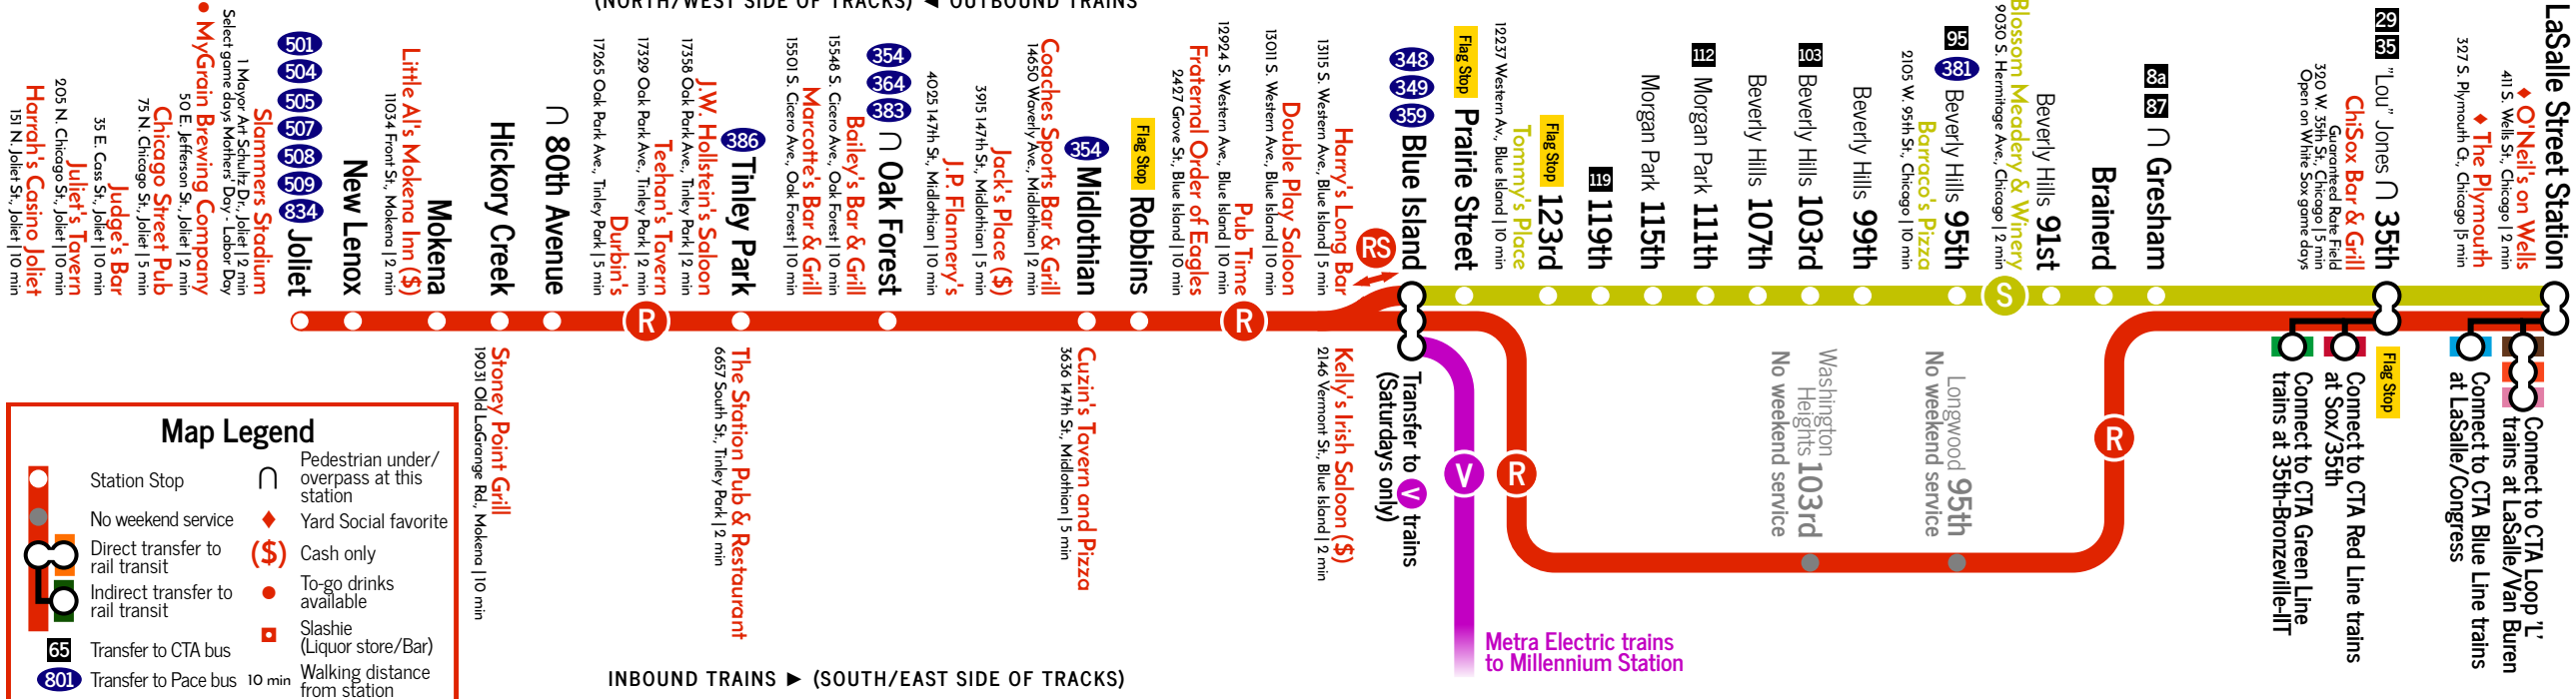

Trains shown in red text operate on Saturdays only. No service to Longwood/95th or Washington Heights/103rd on weekends. 35th, 123rd, Prairie St., and Robbins are flag stops; trains will only stop if passengers are visible on the station platform or if an onboard passenger requests a stop from a conductor.
† - Transfer to waiting Suburban Line train available at Blue Island. ‡ - Transfer to waiting inbound Suburban Line and Metra Electric trains (Saturday only) available at Blue Island. (RS) trains, which are also noted with an (S) between 35th and Blue Island, operate via the Suburban Line. See other side for full Suburban Line schedules.
Read from bottom to top for inbound trains; read top to bottom for outbound trains. Outbound trains are also shaded. Trains pass at locations marked with a gray box; continue reading in the next column. These are not official schedules. For real-time train arrival information, use the Ventra smartphone app. Schedules are subject to change.
Summer Schedules are in effect June 1-September 2, 2019 only. Sunday schedules are in effect on Independence Day and Labor Day.

(f) - Flag Stops
At flag stops, trains will only stop to pick up passengers on the platform visible to the engineer, or to discharge onboard passengers upon request to a conductor.

(NORTH/WEST SIDE OF TRACKS) ◀ OUTBOUND TRAINS

INBOUND TRAINS ▶ (SOUTH/EAST SIDE OF TRACKS)