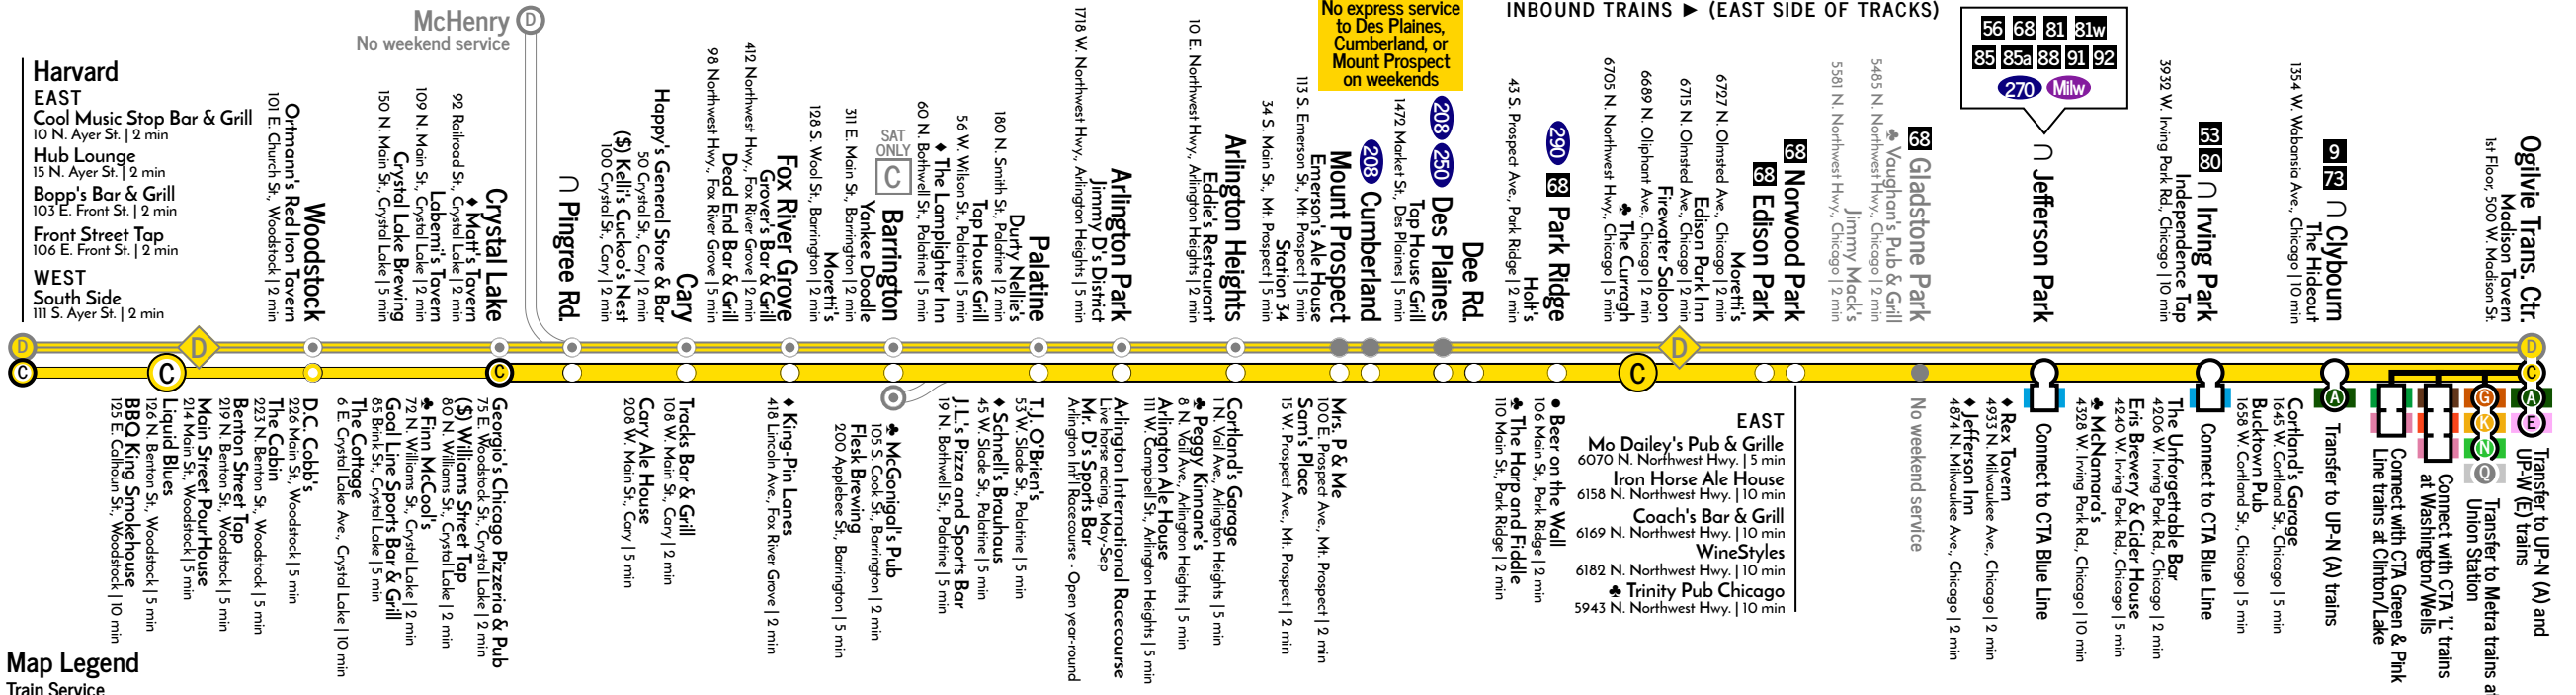

Saturday Schedule