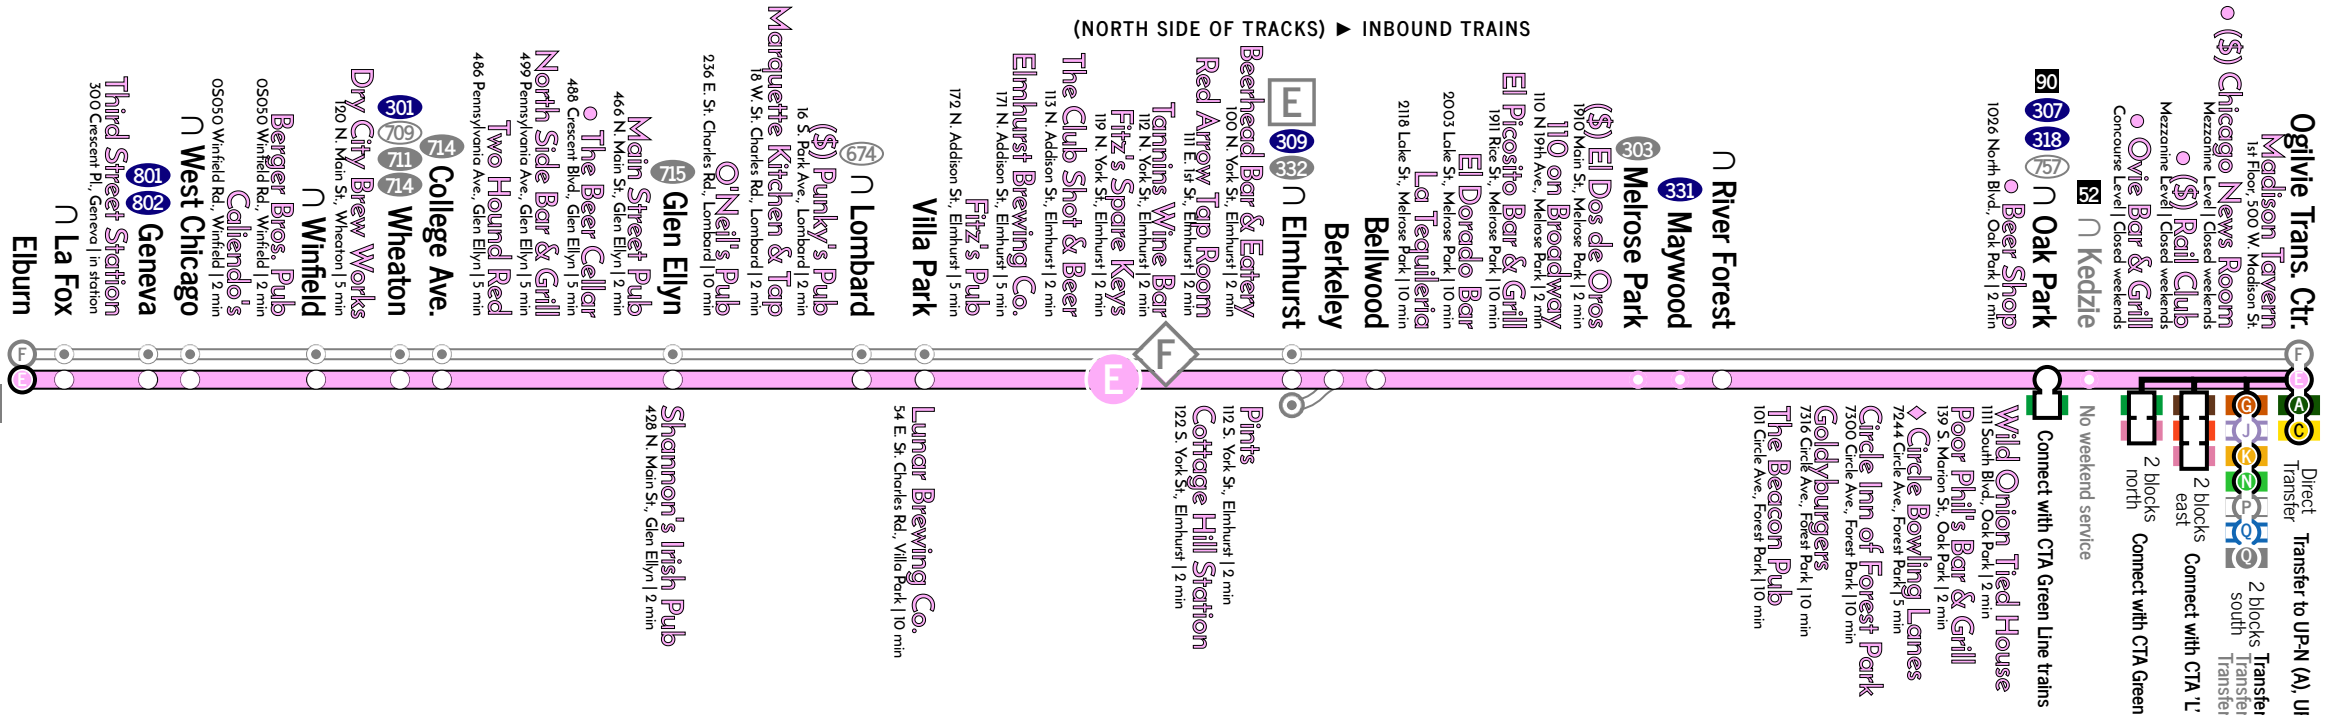

Fare Information		Weekend Schedule	
00:00 - Saturdays/Sundays		00:00 - Saturday only	
Fare Zone			
A	Ogilvie Transportation Center	7:50	8:50
A	Oak Park	7:28	8:28
B	River Forest	7:25	8:25
B	Maywood	7:22	8:22
C	Melrose Park	7:19	8:19
C	Bellwood	7:16	8:16
C	Berkeley	7:13	8:13
D	Elmhurst	7:08	8:08
D	Villa Park	7:04	8:04
E	Lombard	7:00	8:00
E	Glen Ellyn	6:57	7:57
F	College Ave.	6:54	7:54
F	Winfield	6:49	7:49
F	West Chicago	6:45	7:45
H	Geneva	6:37	7:37
H	La Fox	6:29	7:29
H	Elburn	6:25	7:25