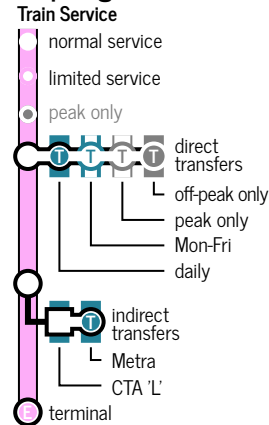

Map Legend

Bus Connections

Amenities

- U Pedestrian under/overpass
- ♦ Yard Social favorite
- ($) Cash only establishment
- To-go drinks available
- ☒ Slushie (Liquor store/Bar)
- 10 min Walking distance from station