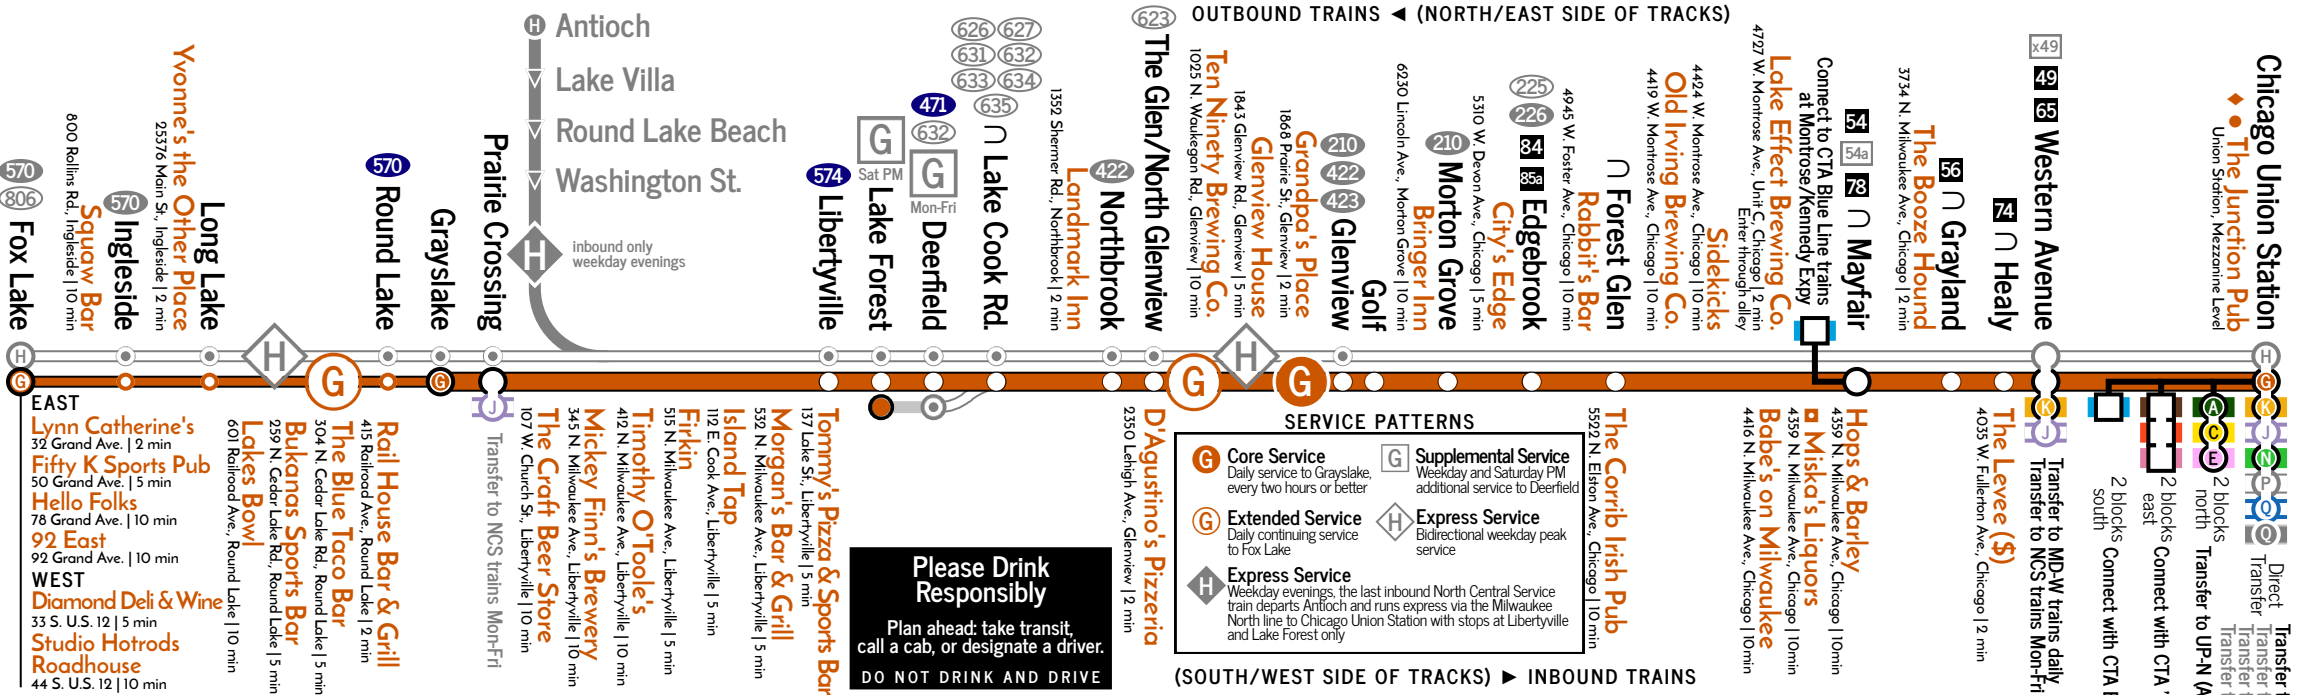

THE YARD SOCIAL CLUB Milwaukee North Travel Guide

Spring 2020 Edition

Map Legend

Train Service

- normal service
- limited service
- stop in direction shown only
- peak only
- direct transfers
- off-peak only
- peak only Mon-Fri
- daily
- indirect transfers
- Metra
- CTA 'L'
- terminal
- extended limited service
- extended service terminal

Bus Connections

1. PEAK ONLY MON-FRI MON-SAT or DAILY
2. 65 CTA
   - 801 Pace

Amenities

- Pedestrian under/overpass
- Yard Social favorite
- Cash only establishment
- To-go drinks available
- Slushie (Liquor store/Bar)
- 10 min Walking distance from station

Weekday Evening Schedule