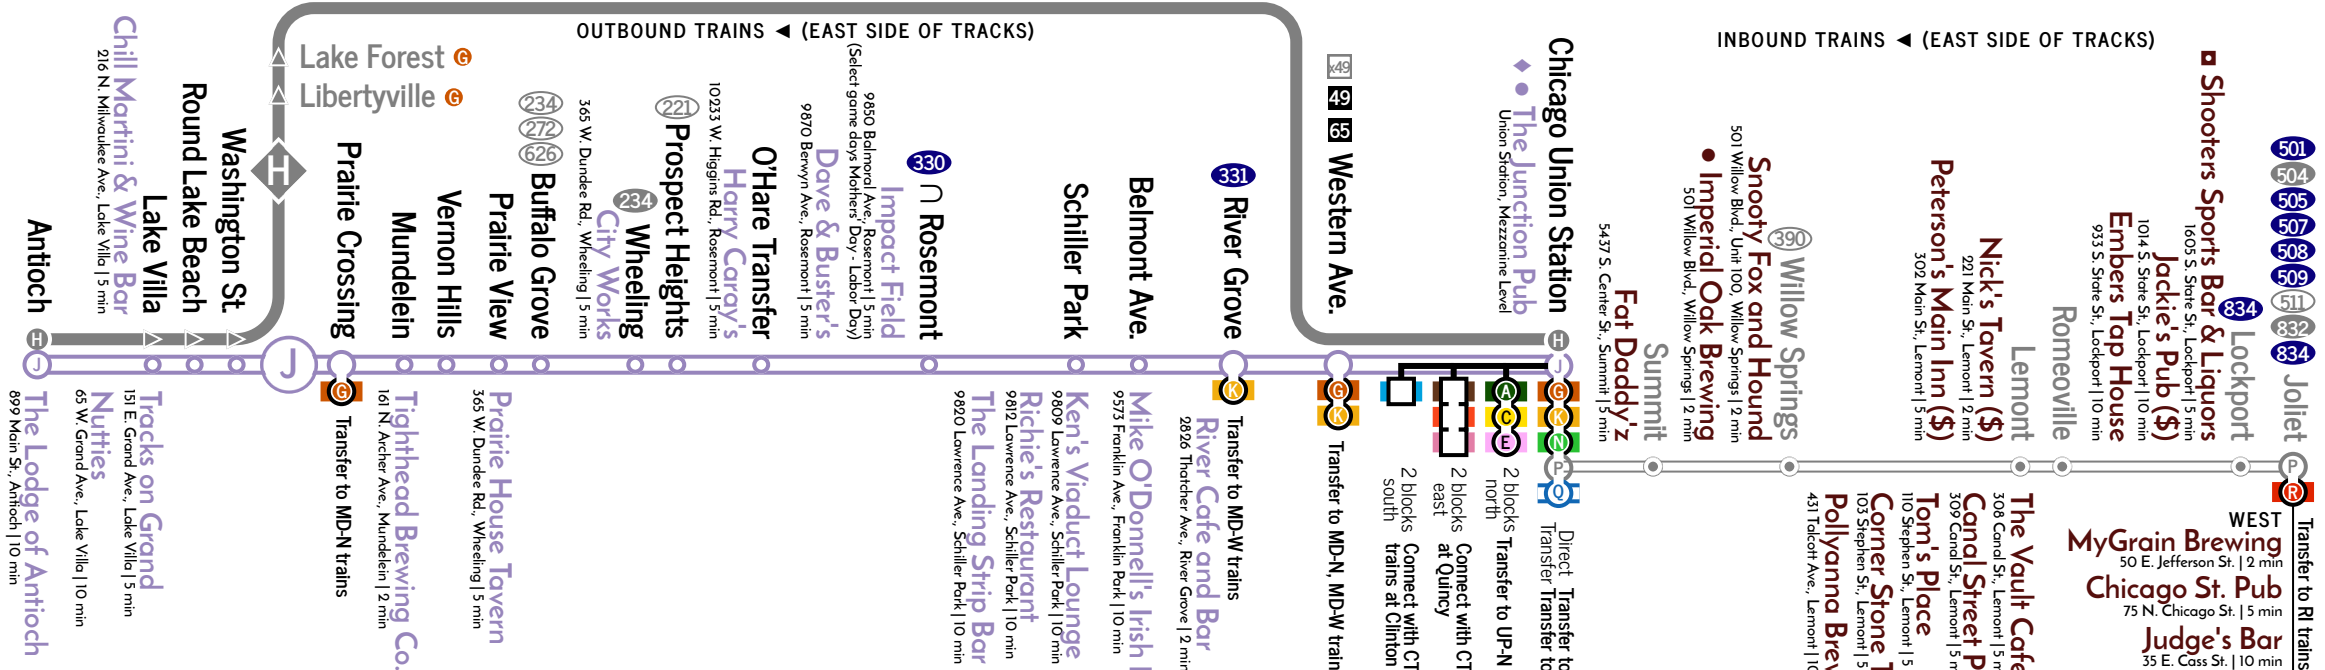

These are not official schedules.
The Yard Social Club is not affiliated with Metra. For official schedules, visit metrarail.com or use the Ventra smartphone app.

Please Drink Responsibly
Plan ahead: take transit, call a cab, or designate a driver.
DO NOT DRINK AND DRIVE

Weekday Schedule

Fare Zone	NORTH CENTRAL SERVICE CHICAGO TO ANTIOCH																			
	100 Mon-Fri Chicago	101 Mon-Fri Antioch	102 Mon-Fri Chicago	104 Mon-Fri Chicago	108 Mon-Fri Chicago	110 Mon-Fri Chicago	103 Mon-Fri Antioch	112 Mon-Fri Chicago	114 Mon-Fri Chicago	105 Mon-Fri Antioch	107 Mon-Fri Antioch	109 Mon-Fri Antioch	116 Mon-Fri Chicago	113 Mon-Fri Antioch	115 Mon-Fri Antioch	117 Mon-Fri Antioch	118 Mon-Fri Chicago	119 Mon-Fri Antioch	120 Mon-Fri Chicago	121 Mon-Fri Antioch
A Chicago Union Stn.	6:55	7:10	7:25	7:47	8:10	8:28	9:00	10:40	12:35	1:00	3:00	4:25	4:35	5:01	5:31	6:00	6:42	7:00	8:15	8:30
A Western Ave.	6:44	7:14	7:18	7:34	7:56	8:15	↓	10:29	12:24	1:08	3:08	4:24	4:35	5:10	↓	↓	6:31	↓	↓	↓
C River Grove	6:32	7:02	↑	↓	7:44	8:04	↑	↑	1:20	3:20	↑	4:46	5:22	↓	↑	6:20	7:20	↑	↑	↑
C Belmont Ave.	6:27	↑	7:17	7:34	↑	7:58	9:23	10:13	12:08	1:24	3:24	4:08	4:50	↓	6:15	6:24	7:24	↑	↑	8:53
C Schiller Park	6:23	↑	7:13	7:37	↑	7:54	9:26	10:09	12:04	1:27	3:27	4:04	4:53	↓	5:57	6:11	6:27	7:27	↑	8:56
D Rosemont	6:20	↑	7:10	7:40	↑	7:51	9:29	10:06	12:01	1:30	3:30	4:01	4:56	↓	6:00	6:08	6:30	7:30	↑	8:59
D O'Hare Transfer	6:17	6:53	7:07	7:35	7:43	7:48	9:32	10:03	11:58	1:32	3:32	3:58	4:59	5:31	6:03	6:05	6:33	7:32	↑	9:02
E Prospect Heights	6:06	6:41	6:55	7:23	7:37	7:55	9:42	9:51	11:46	1:42	3:42	3:46	5:11	5:44	5:53	6:14	6:44	↑	7:42	9:12
F Wheeling	6:01	6:36	6:50	7:18	7:32	8:00	9:46	9:47	11:41	1:47	3:41	3:47	5:16	5:48	5:49	6:19	6:49	↑	7:47	9:17
F Buffalo Grove	5:57	6:32	6:46	7:13	7:27	8:04	9:42	9:51	11:37	1:51	3:37	3:51	5:20	5:44	5:53	6:23	6:54	↑	7:51	9:21
G Prairie View	5:53	6:27	6:41	7:07	7:22	8:08	9:38	9:55	11:33	1:55	3:33	3:55	5:24	5:40	5:57	6:27	6:58	↑	7:55	9:25
G Vernon Hills	5:50	6:24	6:38	7:03	7:19	8:11	9:35	9:58	11:30	1:58	3:30	3:58	5:27	5:37	6:00	6:30	7:01	↑	7:58	9:28
H Mundelein	5:44	6:18	6:32	6:57	7:13	8:17	9:29	10:04	11:24	2:04	3:24	4:04	5:31	5:33	6:06	6:36	7:07	↑	8:04	9:34
H Prairie Crossing	5:38	6:12	6:26	6:51	7:07	8:23	9:23	10:10	11:18	2:10	3:18	4:10	5:25	5:40	6:13	6:42	7:13	↑	8:10	9:40
I Washington St.	5:33	6:07	6:21	6:46	7:02	8:29	9:18	10:16	11:13	2:16	3:13	4:16	5:20	5:49	6:22	6:49	7:16	↑	8:16	9:46
J Round Lake Beach	5:30	6:04	6:18	6:43	6:59	8:34	9:15	10:20	11:10	2:20	3:10	4:20	5:17	5:53	6:26	6:53	7:13	↑	8:20	9:50
J Lake Villa	5:26	6:00	6:14	6:39	6:55	8:38	9:11	10:24	11:06	2:24	3:06	4:24	5:13	5:56	6:29	6:57	7:09	↑	8:24	9:54
J Antioch	5:20	5:55	6:08	6:33	6:49	8:48	9:05	10:34	11:00	2:35	3:00	4:35	5:07	6:05	6:38	7:07	7:02	↑	8:34	10:04

Bolded times indicate p.m.

Weekday Schedule HERITAGE CORRIDOR CHICAGO TO JOLIET