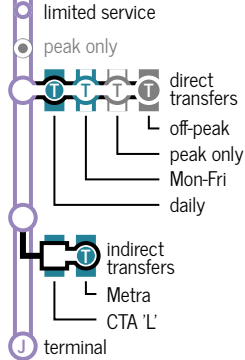

Map Legend

Train Service

Bus Connections

Amenities

- Pedestrian under/overpass
- Yard Social favorite
- Cash only establishment
- To-go drinks available
- Slashee (Liquor store/Bar)
- Walking distance from station