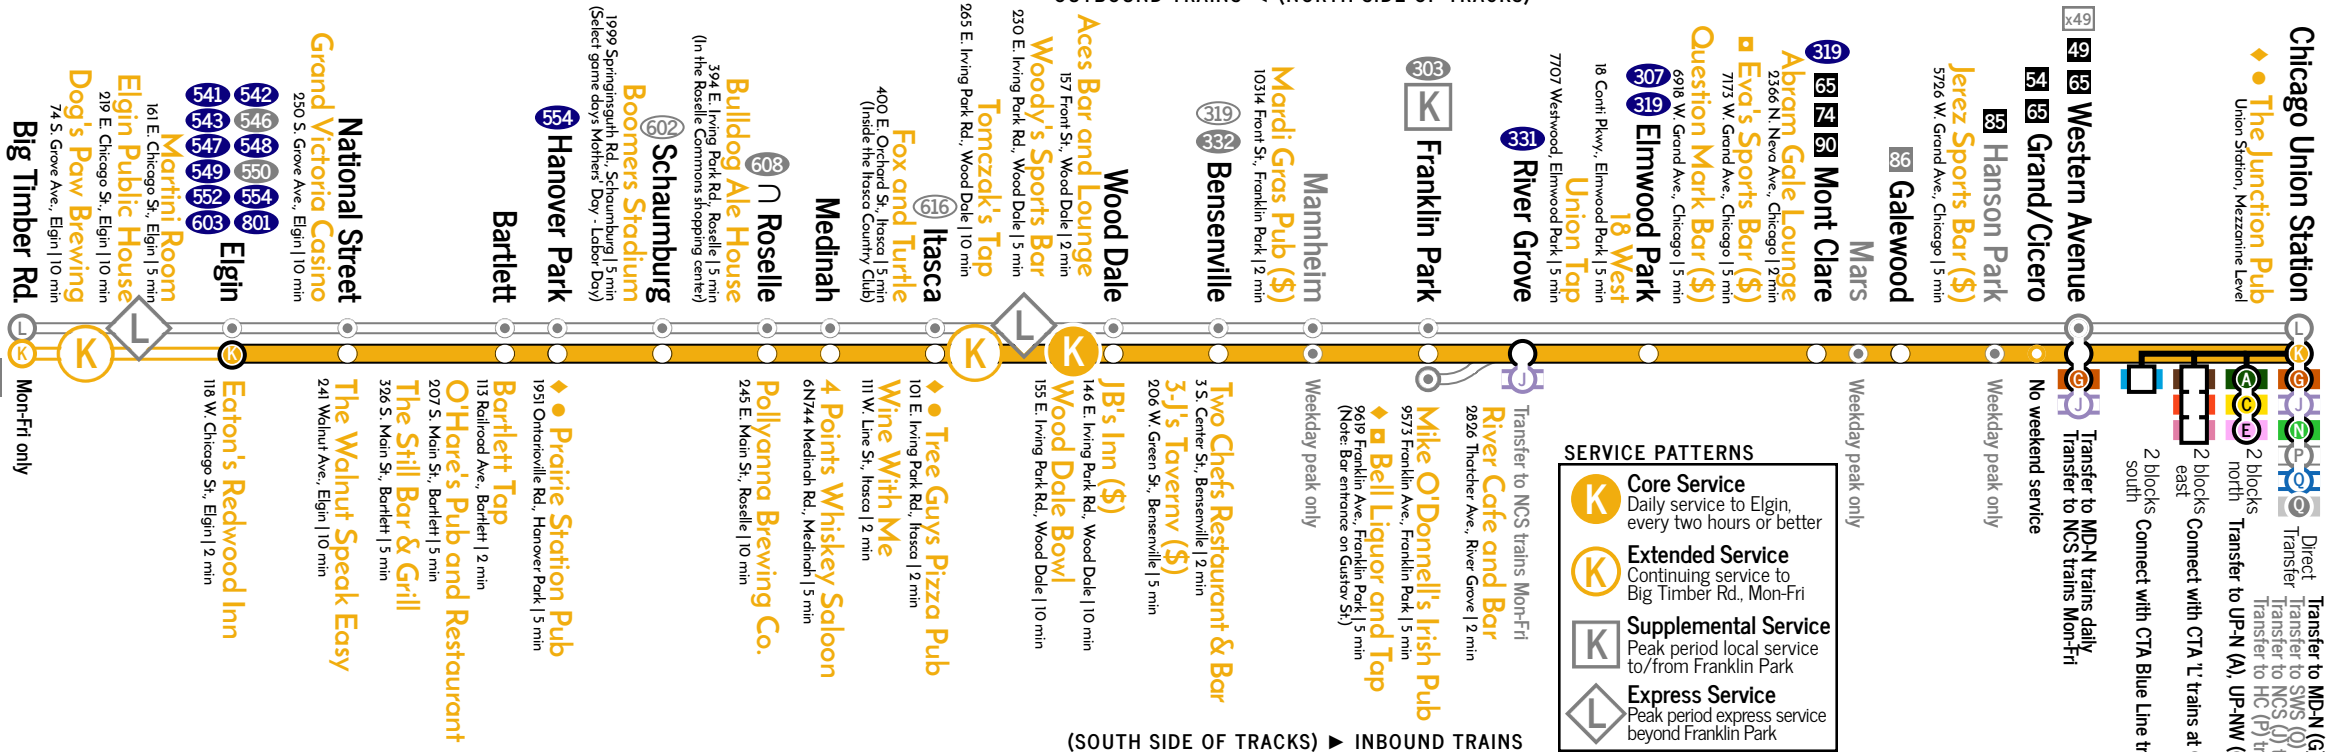

SERVICE PATTERNS

- **K** Core Service: Daily service to Elgin, every two hours or better
- **K** Extended Service: Continuing service to Big Timber Rd., Mon-Fri
- **K** Supplemental Service: Peak period local service to/from Franklin Park
- **L** Express Service: Peak period express service beyond Franklin Park