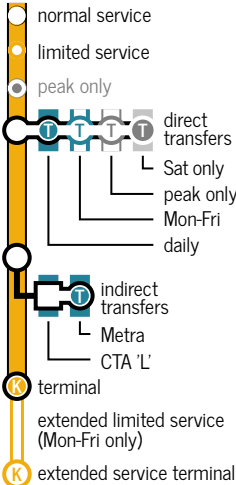

THE YARD SOCIAL CLUB Milwaukee West Travel Guide

Spring 2020 Edition

Map Legend

Train Service

Bus Connections

Amenities

- Pedestrian under/overpass
- Yard Social favorite
- Cash only establishment
- To-go drinks available
- Slashie (Liquor store/Bar)

10 min Walking distance from station