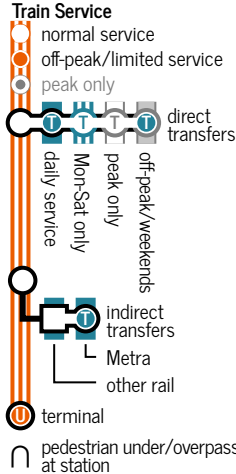

Map Legend

- Amenities**
- Yard Social favorite
 - Cash only establishment
 - To-go drinks available
 - Slashie (Liquor store/Bar)
 - 10 min Walking distance from station

Note: bars within walking distance of Van Buren St. and Museum Campus/11th are not shown. Visit yard-social.com/map for more information.

How to Use this Guide

Service pattern	Train number	LaSalle St. Station	"Lou" Jones/35th	Gresham	115th/Michigan	Dolton	Homewood	Chicago Heights	Crete	Balmoral Park
T	1000	7:38	11:30	4:30	4:35	7:00	7:05	7:11	7:23	7:30
T	1002	7:38	11:38	4:30	4:35	7:00	7:05	7:11	7:23	7:30
T	1001	7:38	11:38	4:30	4:35	7:00	7:05	7:11	7:23	7:30
T	1004	7:38	11:38	4:30	4:35	7:00	7:05	7:11	7:23	7:30
T	1003	7:38	11:38	4:30	4:35	7:00	7:05	7:11	7:23	7:30
T	1005	7:38	11:38	4:30	4:35	7:00	7:05	7:11	7:23	7:30

In this fictional sample schedule, six trains a day operate on the SouthEast Service between LaSalle Street Station and Crete, with additional service to Balmoral Park. Inbound trains are read moving bottom-to-top; outbound trains are read moving top-to-bottom. Outbound trains are also shaded. Trains pass where indicated with a gray box and continue in the next column. Times shown in parentheses are flag stops and will only stop upon request.

Fare Information

Fares for all trains are available on the Ventra smartphone app, where riders can purchase one-way, 10-ride and monthly tickets or Round Trip Plus and \$10 Weekend Passes using a debit/credit card or stored transit value on a linked Ventra account. All tickets (except Round Trip Plus) are also available at ticket agents at downtown terminals and select suburban stations. At stations where a station agent is not on-duty, passengers can purchase cash one-way tickets from conductors.