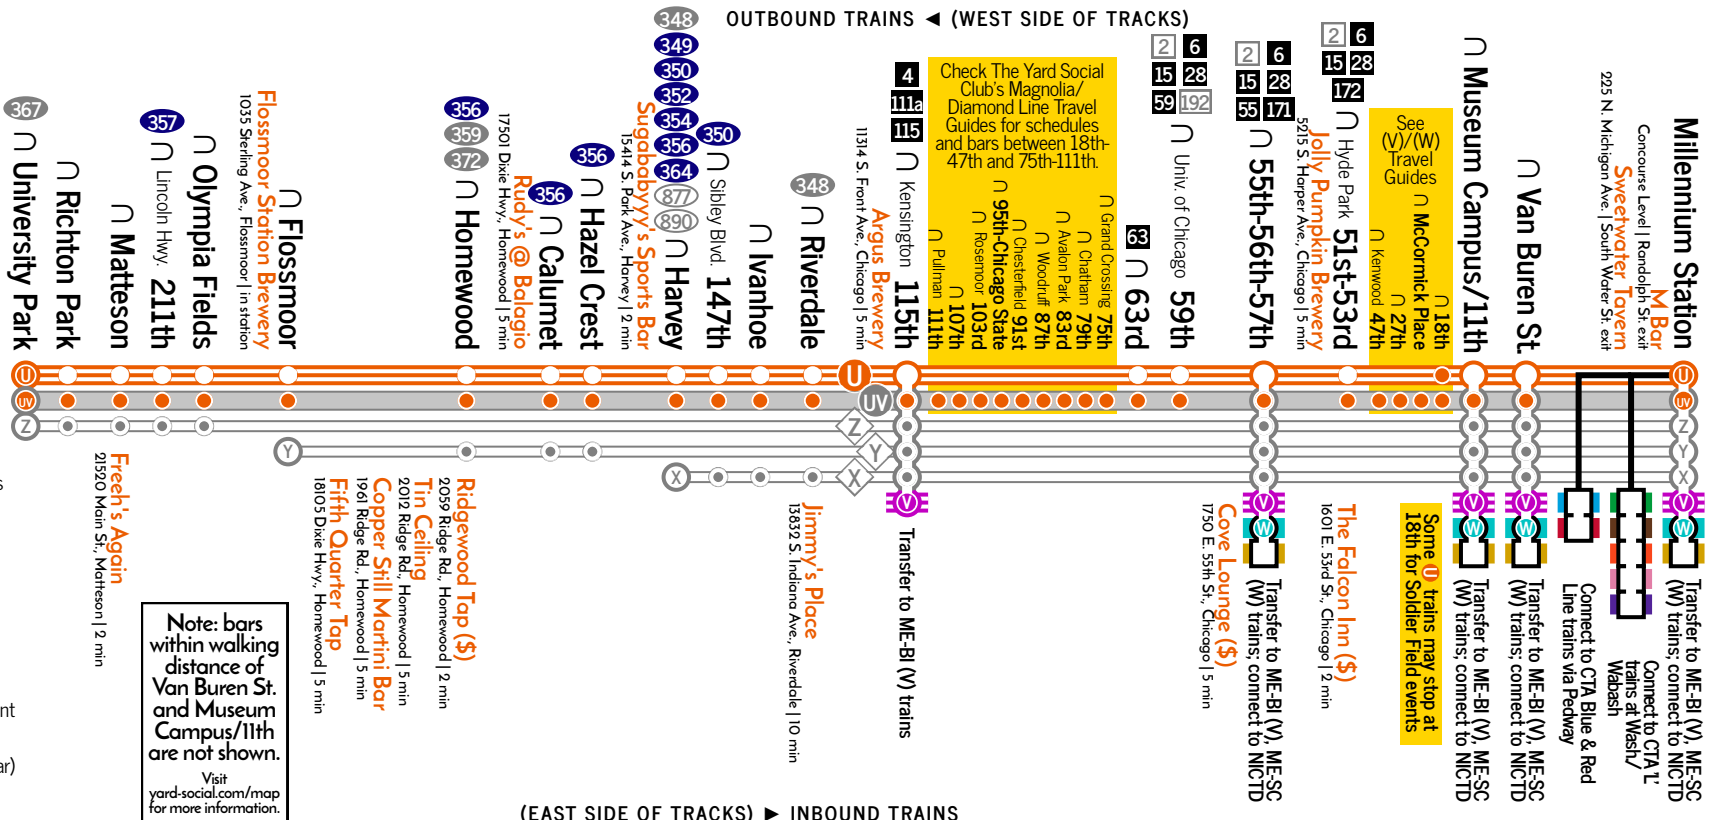

Map Legend

- Amenities**
- Yard Social favorite
 - Cash only establishment
 - To-go drinks available
 - Slashie (Liquor store/Bar)
 - 10 min Walking distance from station

Note: bars within walking distance of Van Buren St. and Museum Campus/11th are not shown. Visit yard-social.com/map for more information.

How to Use this Guide

Service pattern	Train number	LaSalle St. Station	"Lou" Jones/35th	Gresham	115th/Michigan	Dolton	Homewood	Chicago Heights	Crete	Balmoral Park
T	1000	7:38	11:30	4:30	4:35	7:00	7:05	7:11	7:23	7:30
T	1002	7:38	11:38	4:30	4:35	7:00	7:05	7:11	7:23	7:30
T	1001	7:38	11:38	4:30	4:35	7:00	7:05	7:11	7:23	7:30
T	1004	7:38	11:38	4:30	4:35	7:00	7:05	7:11	7:23	7:30
T	1003	7:38	11:38	4:30	4:35	7:00	7:05	7:11	7:23	7:30
T	1005	7:38	11:38	4:30	4:35	7:00	7:05	7:11	7:23	7:30

In this fictional sample schedule, six trains a day operate on the SouthEast Service between LaSalle Street Station and Crete, with additional service to Balmoral Park. Inbound trains are read moving bottom-to-top; outbound trains are read moving top-to-bottom. Outbound trains are also shaded. Trains pass where indicated with a gray box and continue in the next column. Times shown in parentheses are flag stops and will only stop upon request.

-- Portions of this route run 24 Hours, but overnight service does not connect to trains.
** During summer, buses operate during weekday peak periods only.

THE YARD SOCIAL CLUB
TRAVEL GUIDE

THE
Panama
LINE