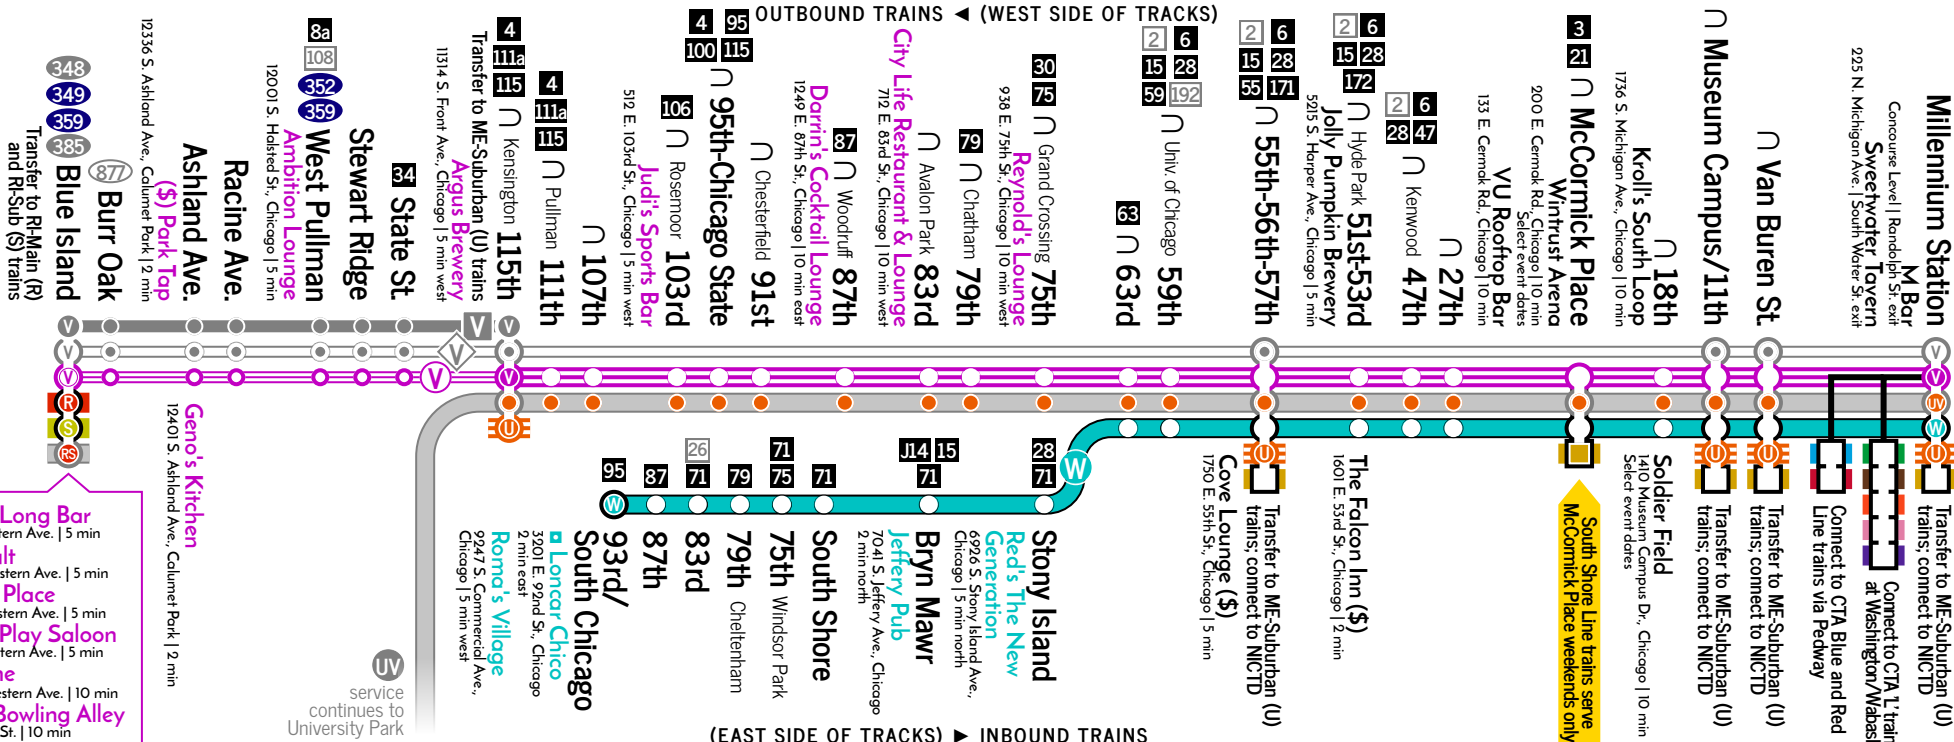

THE YARD SOCIAL CLUB Metra Electric City Lines Weekday Travel Guide

Spring 2020 Edition

Amenities

- Yard Social favorite
- ($) Cash only establishment
- To-go drinks available
- Slushie (Liquor store/Bar)
- 10 min Walking distance from station

Map Legend

1. **Train Service**
2. normal service
   - limited service
   - off-peak only
   - peak only

1. **Transfers**
2. direct transfers
   - Mon-Fri off-peak only
   - off-peak/weekends only
   - Mon-Fri peak only
   - Mon-Sat only

1. **Other Rail**
2. indirect transfers
   - Metra
   - other rail
   - terminal
   - extended limited service
   - extended service terminal

1. **Bus Connections**

PEAK ONLY	MON-FRI	MON-SAT or DAILY
65	65	65
801	801	801

3. CTA Pace

1. **Other Services**
2. pedestrian under/overpass

Transfers at Kensington/115th

	U 131 Mon-Fri Univ Pk	V 231 Mon-Fri Blue Island	Z 701 Mon-Fri Univ Pk	Y 731 Mon-Fri Flossmoor	X 751 Mon-Fri Harvey	V 501 Mon-Fri Blue Island	U 132 Mon-Fri Millennium	X 753 Mon-Fri Harvey	V 503 Mon-Fri Blue Island	V 601 Mon-Fri Kensington	X 755 Mon-Fri Harvey	V 505 Mon-Fri Blue Island	Z 707 Mon-Fri Univ Pk	Y 737 Mon-Fri Flossmoor	X 757 Mon-Fri Harvey
Kensington/115th	4:33 ▼	4:46 ▼	4:56 ▼	4:59 ▼	5:02 ▼	5:03 ▼	5:11 ▲	5:17 ▼	5:19 ▼	5:27 ▼	5:32 ▼	5:37 ▼	5:44 ▼	5:47 ▼	5:50 ▼
	V 240 Mon-Fri Millennium	V 603 Mon-Fri Kensington	Z 709 Mon-Fri Univ Pk	XY 739 Mon-Fri Flossmoor	UV 136 Mon-Fri Millennium	V 237 Mon-Fri Blue Island	U 139 Mon-Fri Millennium	V 240 Mon-Fri Millennium	U 141 Mon-Fri Univ Pk	UV 140 Mon-Fri Millennium	V 241 Mon-Fri Blue Island	V 242 Mon-Fri Kensington	UV 143 Mon-Fri Univ Pk	UV 142 Mon-Fri Millennium	V 243 Mon-Fri Blue Island
Kensington/115th	5:53 ▲	5:59 ■	6:01 ▼	6:04 ▼	6:13 ▲	6:17 ▼	6:31 ▼	6:53 ▼	7:02 ▼	7:13 ▲	7:17 ▼	7:53 ▼	7:55 ▼	8:11 ▲	8:11 ▼

Prior to 4:30pm, (U) and (V) trains make timed transfers at Kensington/115th. No Highliner service to Blue Island after [V] Train 243.

Transfers at Blue Island

	S 620 Mon-Fri LaSalle St	S 607 Mon-Fri Blue Island	R 409 Mon-Fri Joliet	R 411 Mon-Fri Joliet	R 422 Mon-Fri LaSalle St	V 231 Mon-Fri Blue Island	S 609 Mon-Fri Blue Island	V 501 Mon-Fri Blue Island	R 303 Mon-Fri Joliet	S 611 Mon-Fri Blue Island	V 503 Mon-Fri Blue Island	V 236 Mon-Fri Millennium	R 417 Mon-Fri Joliet	S 613 Mon-Fri Blue Island	V 505 Mon-Fri Blue Island
Blue Island	4:25 ▲	4:33 ■	4:37 ▼	4:55 ▼	5:00 ▲	5:02 ■	5:05 ■	5:19 ▼	5:26 ▼	5:30 ■	5:34 ■	5:38 ▲	5:49 ▼	5:52 ■	5:55 ▼
	RS 528 Mon-Fri LaSalle St	S 615 Mon-Fri Blue Island	R 419 Mon-Fri Joliet	S 617 Mon-Fri Blue Island	V 237 Mon-Fri Blue Island	V 240 Mon-Fri Millennium	S 619 Mon-Fri Blue Island	R 421 Mon-Fri Joliet	S 621 Mon-Fri Blue Island	R 423 Mon-Fri Joliet	V 241 Mon-Fri Blue Island	V 242 Mon-Fri Kensington	RS 528 Mon-Fri LaSalle St	V 243 Mon-Fri Blue Island	RS 525 Mon-Fri Joliet
Blue Island	5:56 ▲	6:11 ■	6:11 ▼	6:28 ■	6:31 ■	6:38 ■	6:41 ■	6:47 ▼	7:23 ■	7:25 ▼	7:31 ■	7:41 ■	7:52 ▲	8:23 ■	8:41 ▼

Check schedules for transfer times before 4:15pm. No Highliner service to Blue Island after [V] Train 243.

Weekday Evening Schedule