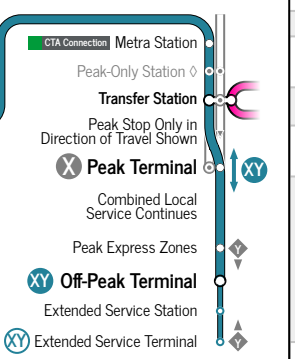

Legend

LINES SERVICE TIMES	STATIONS SERVICE FREQUENCY			
	Core	Basic	Peak	Off-Peak
Every 2 Hours or Better	Infrequent Service	Service only during peak periods	Check schedules for times	
Daily Service				
Weekday Service				
No weekend service				
Peak-Only Service				
Daily	X	X	X	X
Monday-Friday	X	X	X	X

Warning: Not all trains make all stops shown
 Some trains may make additional stops; some trains may operate as split or combined consists. Check metrarail.com for current Metra schedules. Stopping patterns are subject to change due to COVID-19 recovery. This map is not intended for navigation. See other side for more information.
 November 2020