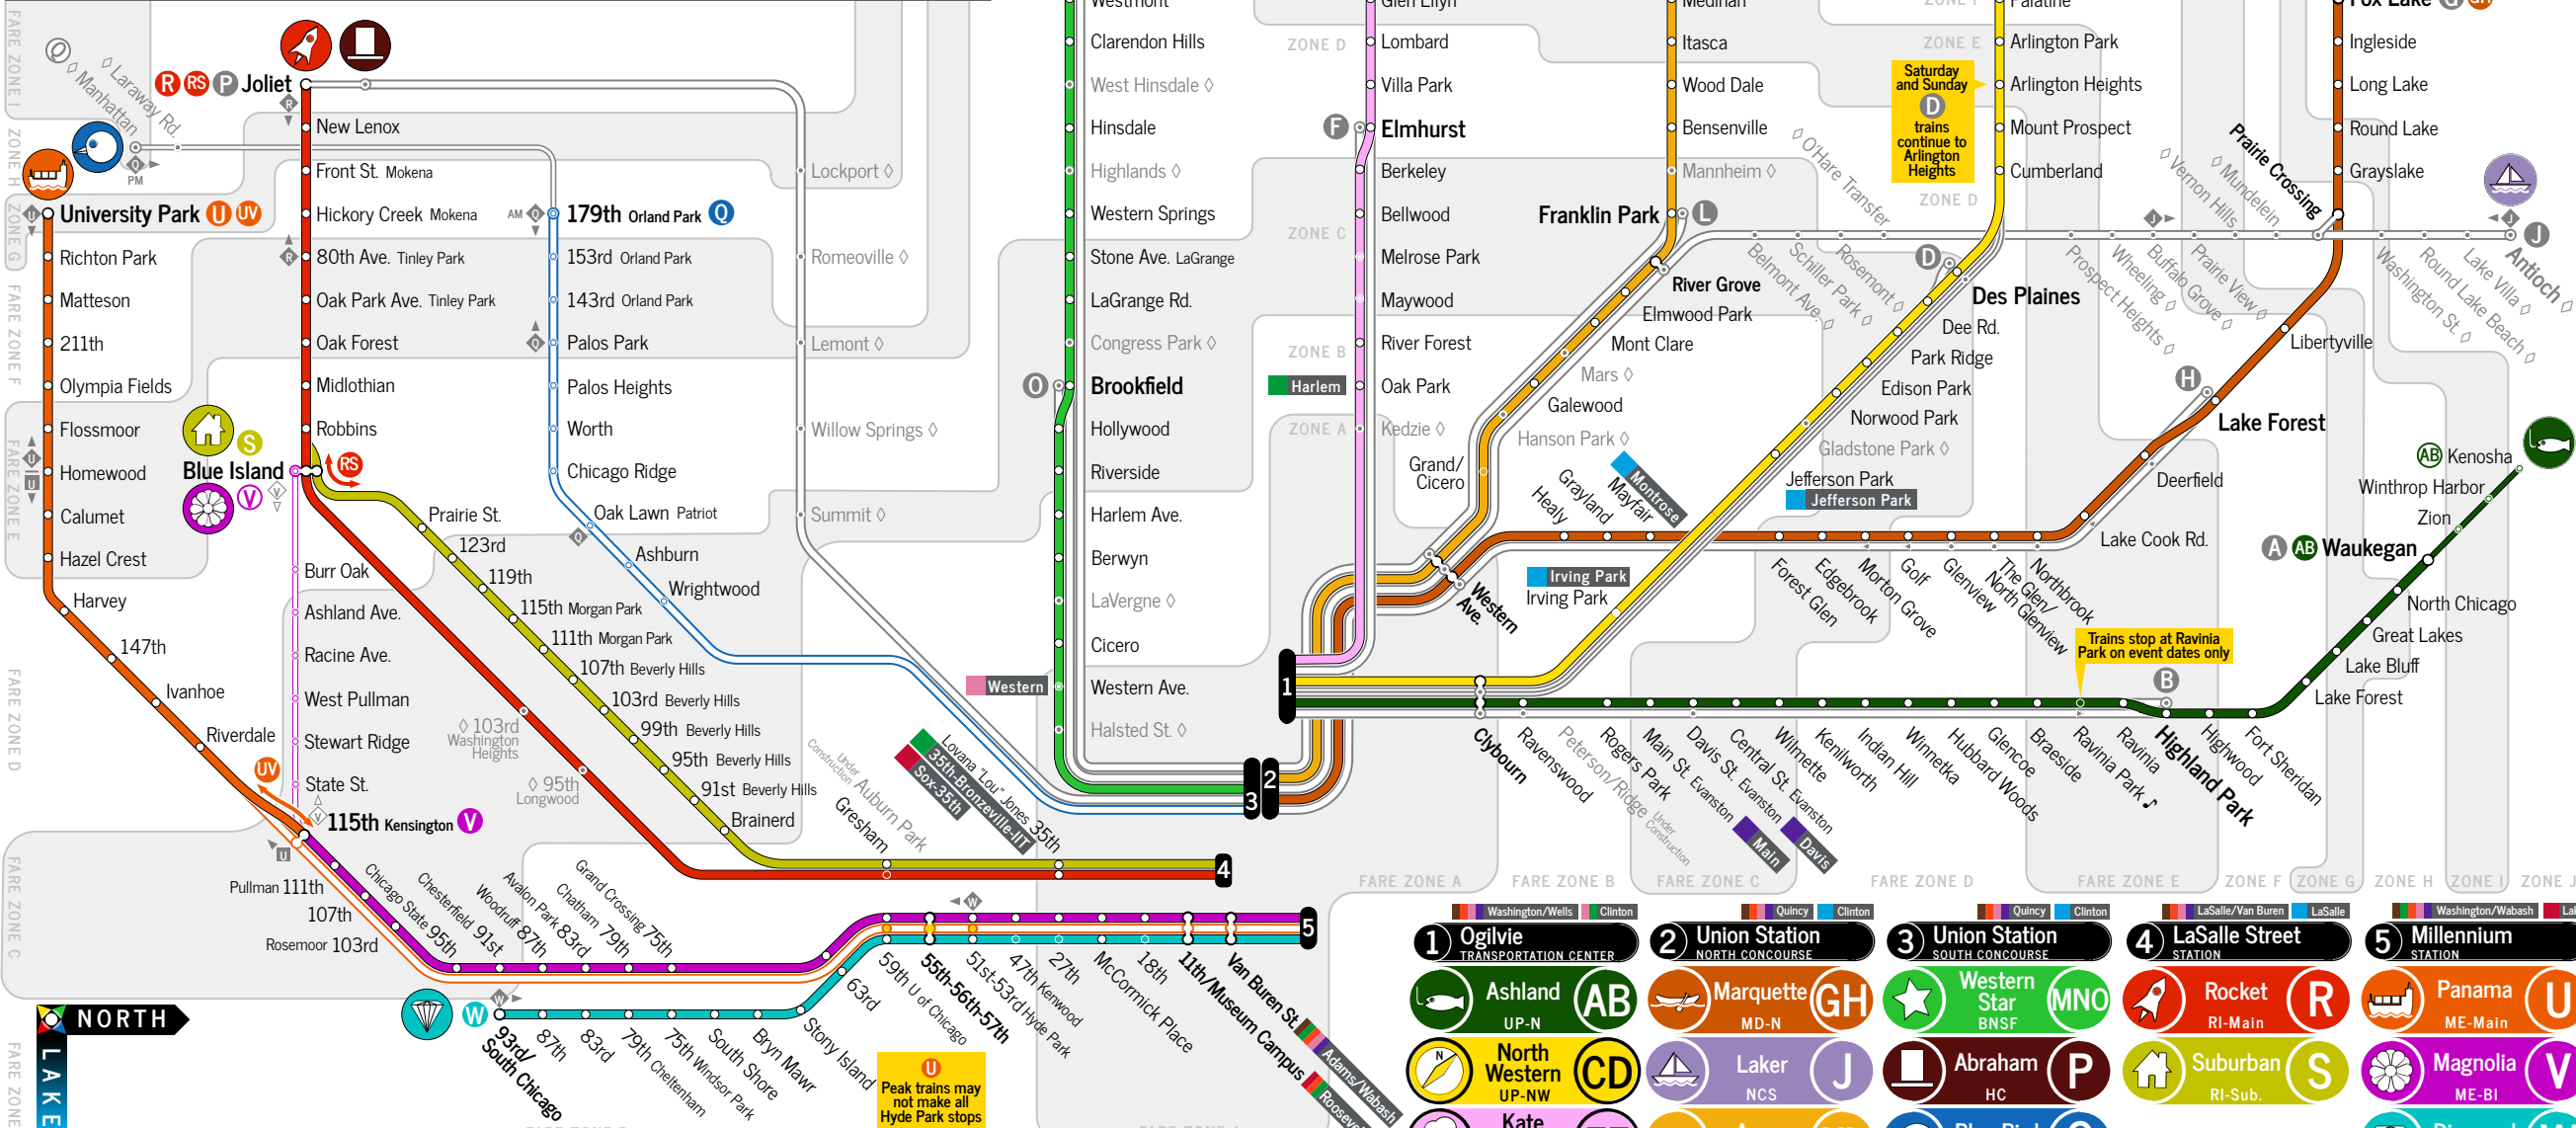

Legend

LINES SERVICE TIMES	STATIONS SERVICE FREQUENCY			
	Core	Basic	Peak	Off-Peak
Every 2 Hours or Better	Infrequent Service	Service only during peak periods	Check schedules for times	
Daily Service				
Weekday Service				
No weekend service				
Peak-Only Service				
Daily	X	X	X	X
Monday-Friday	X	X	X	X

Warning: Not all trains make all stops shown
 Some trains may make additional stops; some trains may operate as split or combined consists. Check metrarail.com for current Metra schedules. Stopping patterns are subject to change due to COVID-19 recovery. This map is not intended for navigation. See other side for more information.
 November 2020

Guide to Suburban Chicago Commuter Rail Service

1 Ogilvie TRANSPORTATION CENTER	2 Union Station NORTH CONCOURSE	3 Union Station SOUTH CONCOURSE	4 LaSalle Street STATION	5 Millennium STATION
Ashland UP-N	Marquette MD-N	Western Star BNSF	Rocket RI-Main	Panama ME-Main
North Western UP-NW	Laker NCS	Abraham HC	Suburban RI-Sub.	Magnolia ME-BI
Kate Shelley UP-W	Arrow MD-W	Blue Bird SWS		Diamond ME-SC

The Yard Social Club and StarLine Chicago are not sponsored by, supported by, or in any way affiliated with Metra, the Chicago Transit Authority, Pace, the Regional Transportation Authority, the Illinois Department of Transportation, or any other transportation provider. This map is intended for discussion purposes only and is not to scale. For official maps and schedules, visit metrarail.com.