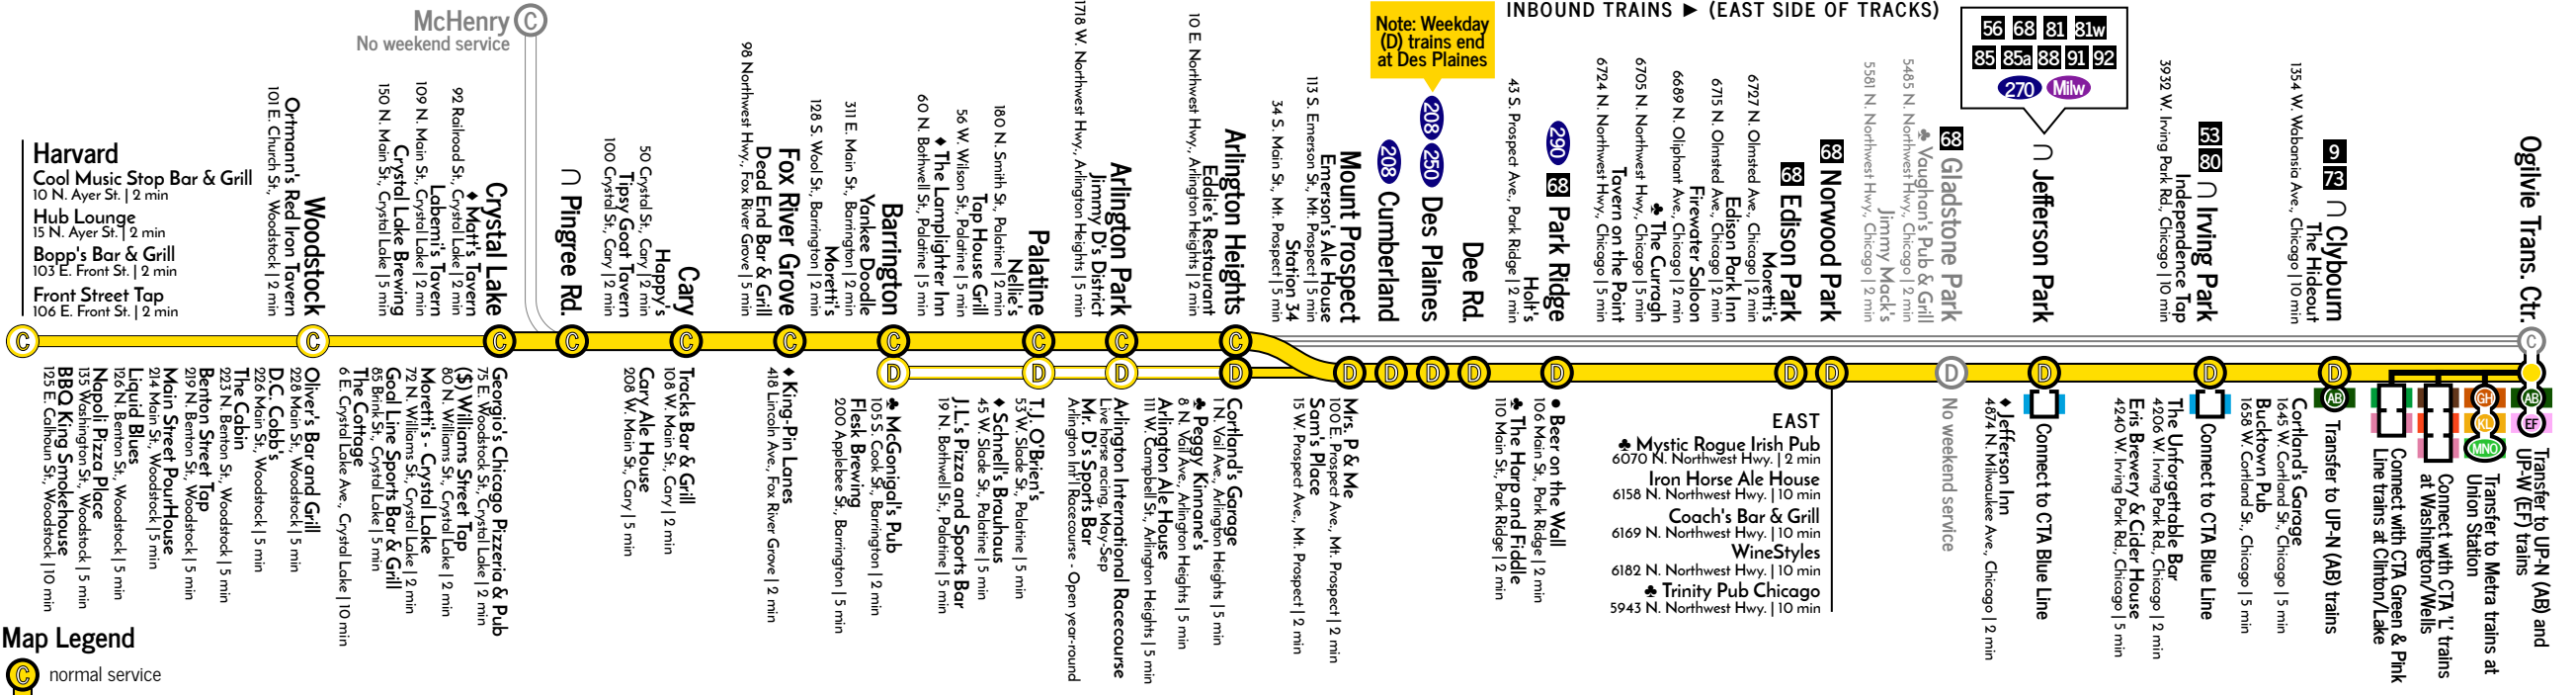

In this fictional sample schedule, six trains a day operate on the SouthEast Service between LaSalle Street Station and Crete, with additional service to Balmoral Park. Inbound trains are read moving bottom-to-top; outbound trains are read moving top-to-bottom. Outbound trains are also shaded. Trains pass where indicated with a gray box and continue in the next column. Times shown in parentheses are flag stops and will only stop upon request.

THE YARD SOCIAL CLUB

WEEKEND GUIDE

THE North Western LINE

WEEKEND COMMUTER RAIL SERVICE

Union Pacific Northwest

CHICAGO (OGILVIE) to CRYSTAL LAKE via

Stations	Stations
CLYBOURN	IRVING PARK
JEFFERSON PARK	GLADSTONE PARK
NORWOOD PARK	EDISON PARK
PARK RIDGE	DEE RD.
DES PLAINES	CUMBERLAND
MOUNT PROSPECT	ARLINGTON HEIGHTS
ARLINGTON PARK	PALATINE
BARRINGTON	FOX RIVER GROVE
CARY and	PINGREE RD.

with continuing service to

HARVARD

via WOODSTOCK
<http://www.yard-social.com>

Saturday Schedule

Map Legend

- normal service
- limited service
- weekday peak only
- direct transfers
- weekend peak
- indirect transfers
- suburban terminal
- extended service
- extended service terminal
- pedestrian under/overpass at station

Build your own Irish Pub crawl!
Look for the "*" symbol next to our favorite Irish pubs along the Union Pacific Northwest line.

Please drink responsibly
Plan ahead, take transit, call a cab, or designate a driver
DO NOT DRINK AND DRIVE