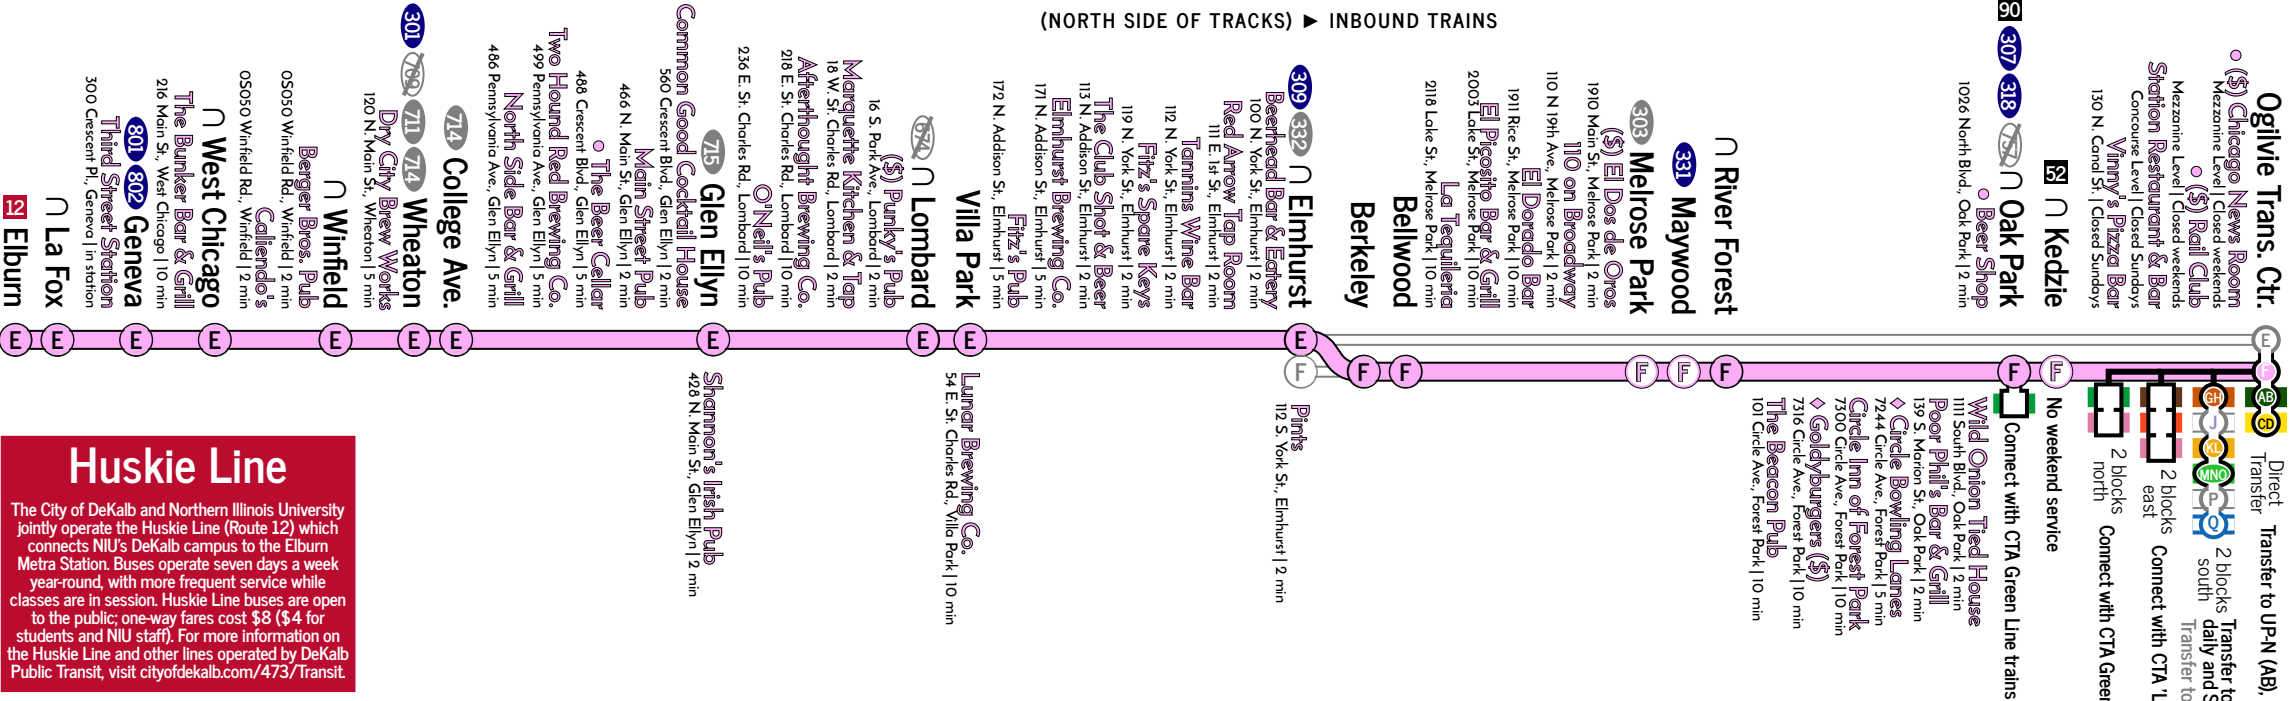

Huskie Line

The City of DeKalb and Northern Illinois University jointly operate the Huskie Line (Route 12) which connects NIU's DeKalb campus to the Elburn Metra Station. Buses operate seven days a week year-round, with more frequent service while classes are in session. Huskie Line buses are open to the public; one-way fares cost $8 ($4 for students and NIU staff). For more information on the Huskie Line and other lines operated by DeKalb Public Transit, visit cityofdekab.com/473/Transit.

Fare Information		Weekend Schedule	
		00:00 - Sat/Sun/holidays	
		00:00 - Saturday only	
Fare Zone	ONE-WAY	ROUND TRIP+	WEEKDAY DAY PASS
1 Zone	$4.00	$8.00	$10.00
2 Zones	$4.25	$8.50	
3 Zones	$5.50	$11.00	
4 Zones	$6.25	$12.50	
5 Zones	$6.75	$13.50	
6 Zones	$7.25	$14.50	
7 Zones	$7.75	$15.50	
8 Zones	$8.25	$16.50	
9 Zones	$9.00	$18.00	
10 Zones	$9.50	$19.00	
			WEEKEND DAY PASS (Sat or Sun)
			$7.00
			WEEKEND PASS (Sat and Sun)
			$7.00