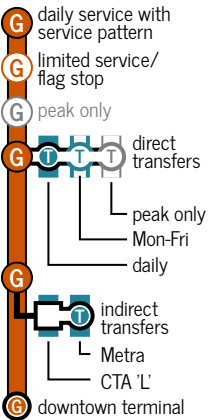

Map Legend

Bus Connections

Amenities

- U Pedestrian under/overpass
- Yard Social favorite
- ($) Cash only establishment
- To-go drinks available
- Slushie (Liquor store/Bar)
- 10 min Walking distance from station