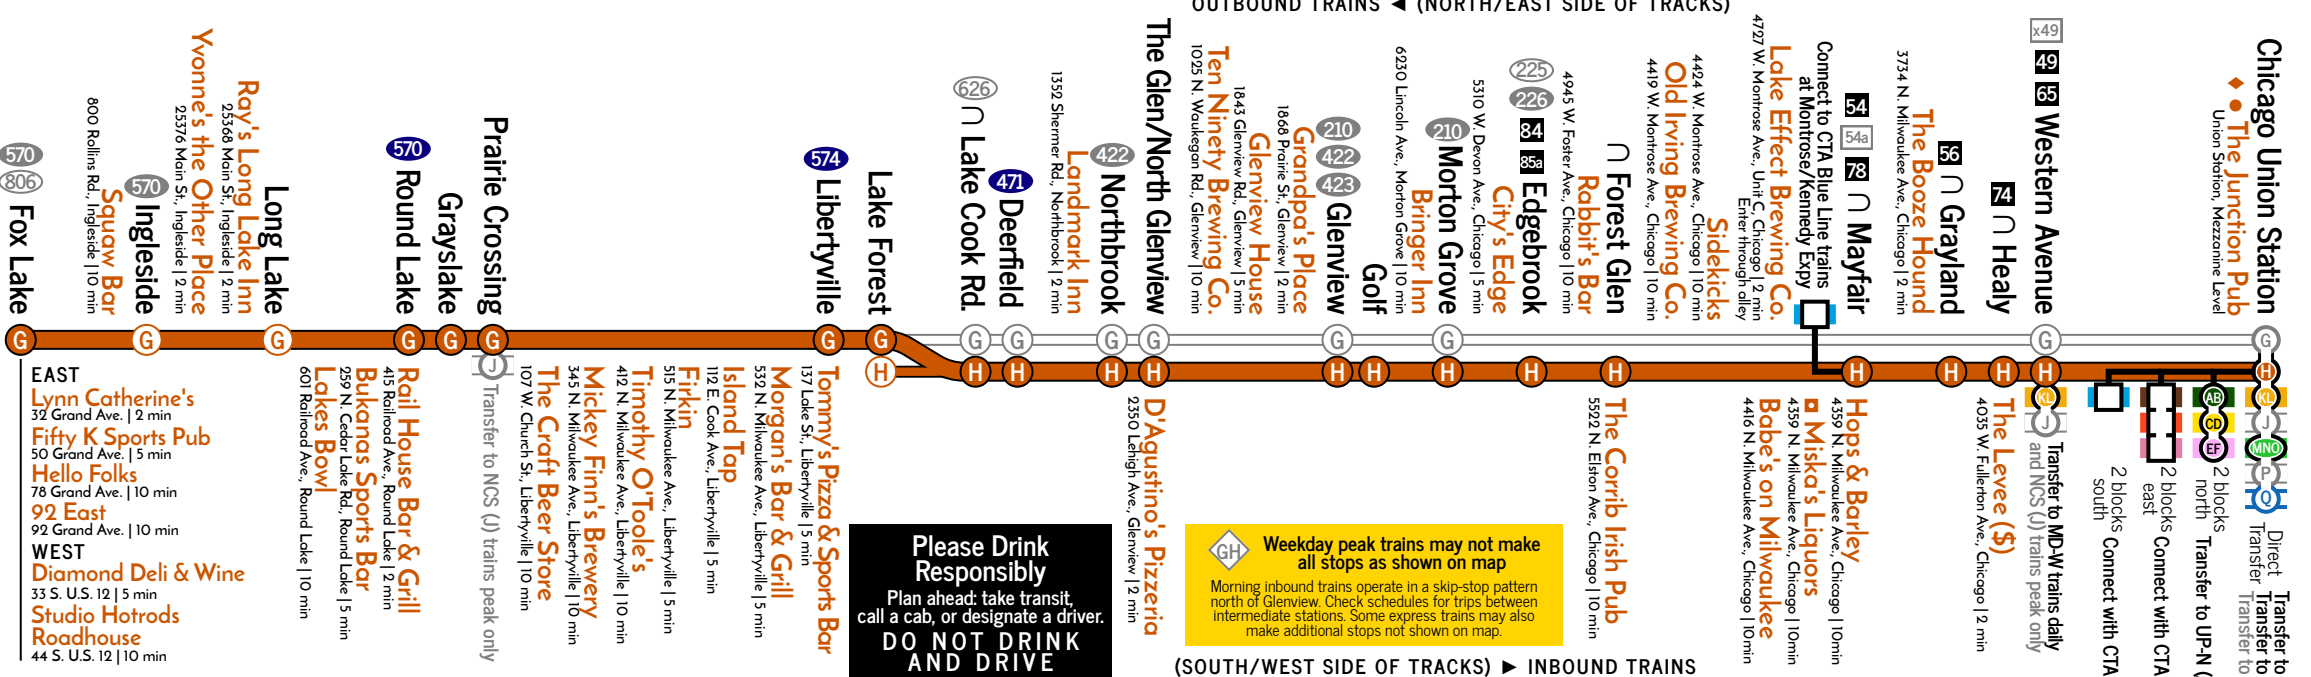

Weekday Schedule